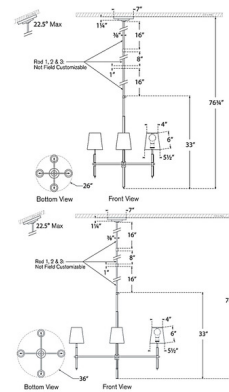

Specifications

COLOR N/A
BODY FINISH Hand-Rubbed Antique Brass / Chocolate Leather
WATTAGE 60W
DIMMER Standard 120V
DIMENSIONS 26"W x 33"H
BULB NOT INCLUDED 4 x A19/Medium (E26)/15W/120V LED

Technical Information

PRODUCT DIMENSIONS Downrods: One 8" and Two 16" Included

Shown in hand-rubbed antique brass / chocolate leather

CLICK TO VIEW PRODUCT

Notes: