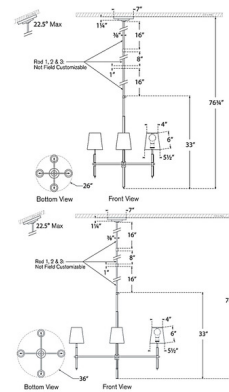

Specifications

COLOR N/A
 BODY FINISH Hand-Rubbed Antique Brass / Chocolate Leather
 WATTAGE 60W
 DIMMER Standard 120V
 DIMENSIONS 26"W x 33"H
 BULB NOT INCLUDED 4 x A19/Medium (E26)/15W/120V LED

Technical Information

PRODUCT DIMENSIONS Downrods: One 8" and Two 16" Included

Shown in hand-rubbed antique brass / chocolate leather

CLICK TO VIEW PRODUCT

Notes: