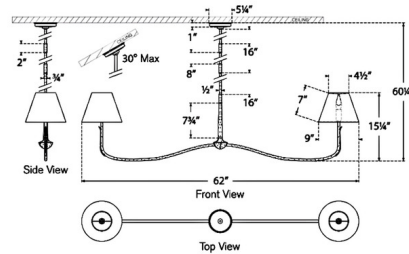

Shown in aged iron / linen

Specifications

COLOR Linen
BODY FINISH Aged Iron
WATTAGE 13W
DIMMER Standard 120V
DIMENSIONS 62"W x 15.25"H
BULB NOT INCLUDED 2 x B11/Candelabra (E12)/6.5W/120V LED

Technical Information

PRODUCT DIMENSIONS Downrods: One 8" and Two 16" Included

CLICK TO VIEW PRODUCT

Notes: