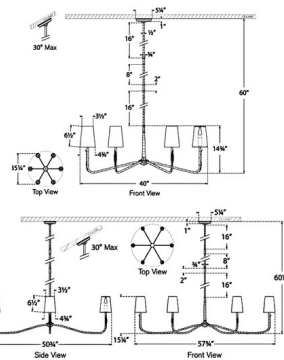

Shown in aged iron / linen

Specifications

COLOR Linen
 BODY FINISH Aged Iron
 WATTAGE 36W
 DIMMER Standard 120V
 DIMENSIONS 39.75"W x 14.75"H
 BULB NOT INCLUDED 6 x B10/Candelabra (E12)/6W/120V LED

Technical Information

PRODUCT DIMENSIONS Downrods: One 8" and Two 16" Included

CLICK TO VIEW PRODUCT

Notes: