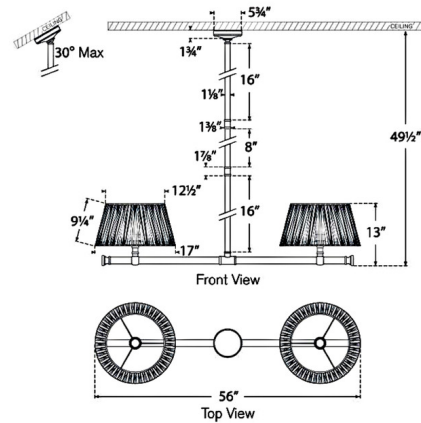

Shown in polished nickel / linen