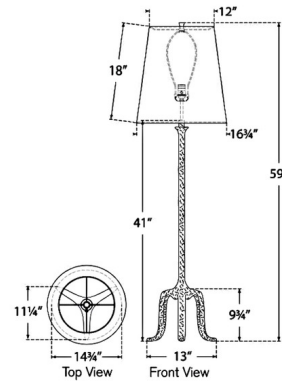

### Specifications

COLOR . . . . . Linen  
BODY FINISH . . . . . Hand-Rubbed Antique Brass  
WATTAGE . . . . . 15W  
DIMMER . . . . . Included  
DIMENSIONS . . . . . 16.75"W x 59"H  
BULB NOT INCLUDED . . . . . 1 x A19/Medium (E26)/15W/120V LED

### Technical Information

PRODUCT DIMENSIONS . . . . . Cord: 144"

CLICK TO VIEW PRODUCT

Notes: