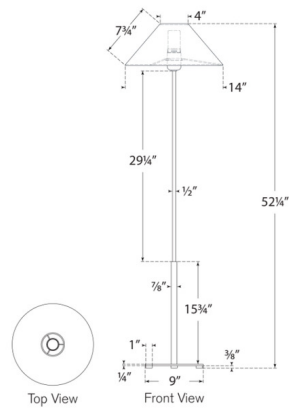

### Specifications

COLOR . . . . . Linen  
BODY FINISH . . . . . Hand-Rubbed Antique Brass  
WATTAGE . . . . . 2W  
DIMMER . . . . . Included  
DIMENSIONS . . . . . 14"W x 52.25"H  
INTEGRATED LED MODULE . . . . . 1 x LED/2W/120V LED

### Technical Information

PRODUCT DIMENSIONS . . . . . USB-C Cable: 72"  
LAMP COLOR . . . . . 2700K  
LUMENS/WATT . . . . . 30.00  
LUMINOUS FLUX . . . . . 60 lumens

Shown in hand-rubbed antique brass / linen