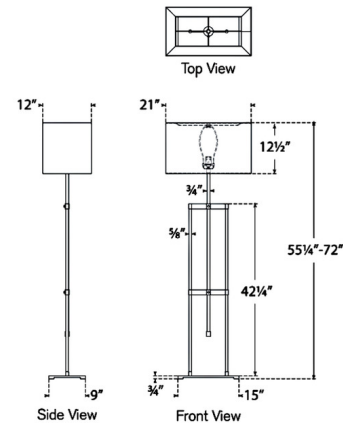

By Visual Comfort Signature

Description

The Alda Adjustable Floor Lamp brings a bold, rustic look to your interior space. Wood slats are help by metal and allow height adjustment from 55.25 inches - 72 inches with the adjustment knobs. Topped with a rectangular linen shade that casts warm shadows of light across your room. Dimmer switch is located on the lamp socket. Note: Antique Brass finish has Walnut wood. Bronze finish has Dark Walnut wood.

Shown in antique burnished brass / linen

Specifications

COLOR Linen
BODY FINISH Antique Burnished Brass
WATTAGE 15W
DIMMER Included
DIMENSIONS 21"W x 72"H
BULB NOT INCLUDED 1 x A19/Medium (E26)/15W/120V LED

Technical Information

PRODUCT DIMENSIONS Cord: 144"
--------------------	------------------

CLICK TO VIEW PRODUCT

Notes: