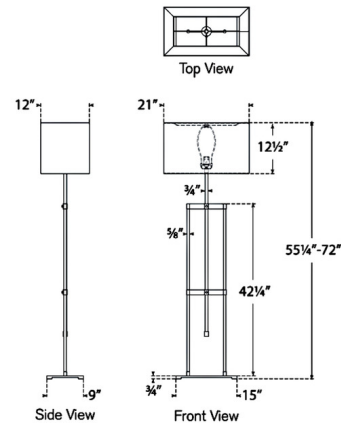

### Description

The Alda Adjustable Floor Lamp brings a bold, rustic look to your interior space. Wood slats are help by metal and allow height adjustment from 55.25 inches - 72 inches with the adjustment knobs. Topped with a rectangular linen shade that casts warm shadows of light across your room. Dimmer switch is located on the lamp socket. Note: Antique Brass finish has Walnut wood. Bronze finish has Dark Walnut wood.

### Specifications

COLOR	..... Linen
BODY FINISH	..... Antique Burnished Brass
WATTAGE	..... 15W
DIMMER	..... Included
DIMENSIONS	..... 21"W x 72"H
BULB NOT INCLUDED	..... 1 x A19/Medium (E26)/15W/120V LED

### Technical Information

PRODUCT DIMENSIONS	..... Cord: 144"
--------------------	------------------

CLICK TO VIEW PRODUCT

Notes: