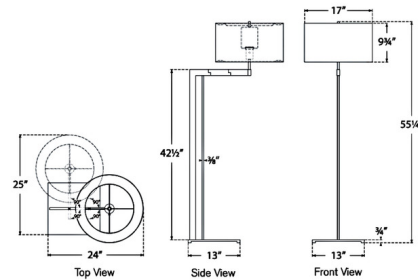

### Specifications

COLOR . . . . . Linen  
 BODY FINISH . . . . . Weathered Iron  
 WATTAGE . . . . . 15W  
 DIMMER . . . . . Included  
 DIMENSIONS . . . . . 24"W x 55.25"H  
 BULB NOT INCLUDED . . . . . 1 x A19/Medium (E26)/15W/120V LED

### Technical Information

PRODUCT DIMENSIONS . . . . . Cord: 144"

CLICK TO VIEW PRODUCT

Notes: