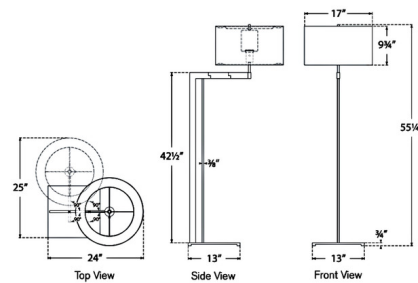

Description

The Amell Articulating Floor Lamp brings a clean simplicity to your interior space. The slender body holds an articulating arm, with a drum shaped linen shade that casts warm light just where you need it. Dimmer switch is located on the lamp socket.

Shown in weathered iron / linen

Specifications

COLOR Linen
BODY FINISH Weathered Iron
WATTAGE 15W
DIMMER Included
DIMENSIONS 24"W x 55.25"H
BULB NOT INCLUDED 1 x A19/Medium (E26)/15W/120V LED

Technical Information

PRODUCT DIMENSIONS Cord: 144"

CLICK TO VIEW PRODUCT

Notes: