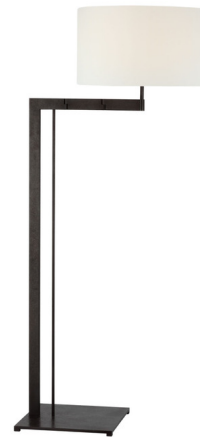

Lightology

lightology.com
866-954-4489
04-22-26

Project: _____

Company: _____

Location: _____ Fixture Type: _____

SPEC #: **VCG1381754**

Approved On: _____ Approved By: _____

Amell Articulating Floor Lamp By Visual Comfort Signature

Description

The Amell Articulating Floor Lamp brings a clean simplicity to your interior space. The slender body holds an articulating arm, with a drum shaped linen shade that casts warm light just where you need it. Dimmer switch is located on the lamp socket.

Shown in weathered iron / linen

Specifications

COLOR Linen
BODY FINISH Weathered Iron
WATTAGE 15W
DIMMER Included
DIMENSIONS 24"W x 55.25"H
BULB NOT INCLUDED 1 x A19/Medium (E26)/15W/120V LED

Technical Information

PRODUCT DIMENSIONS Cord: 144"

CLICK TO VIEW PRODUCT

Notes: