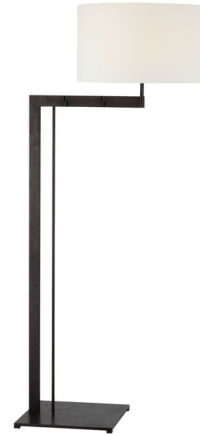

## Amell Articulating Floor Lamp By Visual Comfort Signature

### Description

The Amell Articulating Floor Lamp brings a clean simplicity to your interior space. The slender body holds an articulating arm, with a drum shaped linen shade that casts warm light just where you need it. Dimmer switch is located on the lamp socket.

Shown in weathered iron / linen

### Specifications

COLOR . . . . . Linen  
 BODY FINISH . . . . . Weathered Iron  
 WATTAGE . . . . . 15W  
 DIMMER . . . . . Included  
 DIMENSIONS . . . . . 24"W x 55.25"H  
 BULB NOT INCLUDED . . . . . 1 x A19/Medium (E26)/15W/120V LED