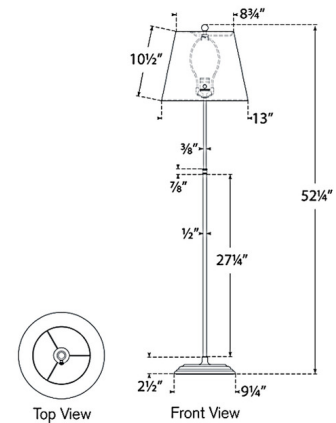

Lightology

lightology.com
866-954-4489
04-22-26

Project: _____
Company: _____
Location: _____ Fixture Type: _____
SPEC #: **VCG1381756**
Approved On: _____ Approved By: _____

Wyatt Floor Lamp

By Visual Comfort Signature

Description

The Wyatt Floor Lamp brings a classic simplicity to your interior space. The stepped base and slim stem, with a decorative accent in the center, is topped with a tapered linen shade that casts warm shadows of light across your room. Dimmer switch is located on the lamp socket.

Specifications

COLOR . . . . . Linen
BODY FINISH . . . . . Hand-Rubbed Antique Brass
WATTAGE 15W
DIMMER . . . . . Included
DIMENSIONS . . . . . 13"W x 52.25"H
BULB NOT INCLUDED . . . . . 1 x A19/Medium (E26)/15W/120V LED

Technical Information

PRODUCT DIMENSIONS . . . . . Cord: 144"

CLICK TO VIEW PRODUCT

Notes: _____