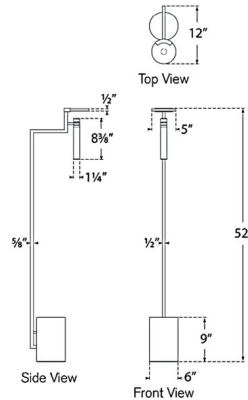

### Specifications

COLOR	Alabaster
BODY FINISH	Bronze
WATTAGE	6W
DIMMER	Included
DIMENSIONS	12"W x 52"H
INTEGRATED LED MODULE	1 x LED/6W/120V LED

### Technical Information

PRODUCT DIMENSIONS	Cord: 144"
LAMP COLOR	2700K
LUMENS/WATT	120.00
LUMINOUS FLUX	720 lumens

Shown in bronze / alabaster

CLICK TO VIEW PRODUCT

Notes: