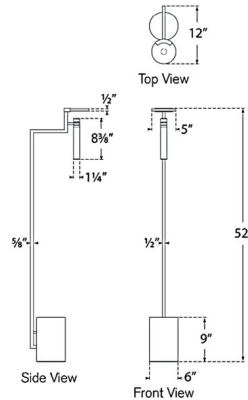

Shown in bronze / alabaster

CLICK TO VIEW PRODUCT

Notes: