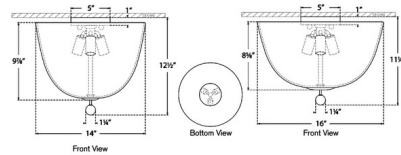

By Visual Comfort Signature

Description

The Brisa Ceiling Flush Light adds classic beauty to your interior space. The smooth frame is accented with a glass orb at the end, and holds bell shaped Strie glass that casts warm shadows of light across your room.

Shown in bronze / white strie

Specifications

COLOR	White Strie
BODY FINISH	Bronze
WATTAGE	16.5W
DIMMER	Standard 120V
DIMENSIONS	14"W x 12.5"H
BULB NOT INCLUDED	3 x G16.5/Candelabra (E12)/5.5W/120V LED

CLICK TO VIEW PRODUCT