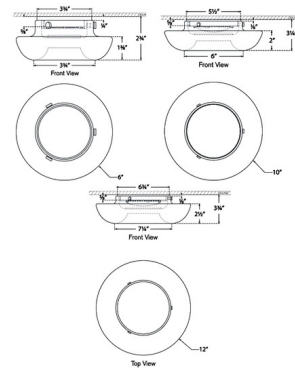

### Specifications

COLOR	Alabaster
BODY FINISH	Bronze
WATTAGE	3W
DIMMER	Low Voltage Electronic
DIMENSIONS	6"W x 2.75"H
INTEGRATED LED MODULE	1 x LED/3W/120V LED