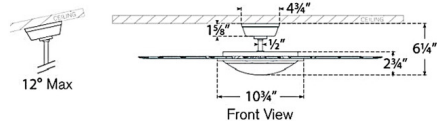

Shown in gilded iron / white