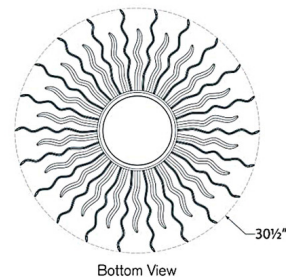

By Visual Comfort Signature

Description

The Re Semi Flush Ceiling Light adds a whimsical charm to your interior space. The bold sunburst design is complemented by a glass diffuser that casts warm shadows of light across your room. Sloped ceiling to 12 degrees max.

Specifications

COLOR White
BODY FINISH Gilded Iron
WATTAGE 10W
DIMMER Low Voltage Electronic
DIMENSIONS 30.5"W x 6.25"H
INTEGRATED LED MODULE 1 x LED/10W/120V LED

Technical Information

LAMP COLOR 2700K
LUMENS/WATT 120.00
LUMINOUS FLUX 1200 lumens

Notes:

Shown in gilded iron / white

CLICK TO VIEW PRODUCT