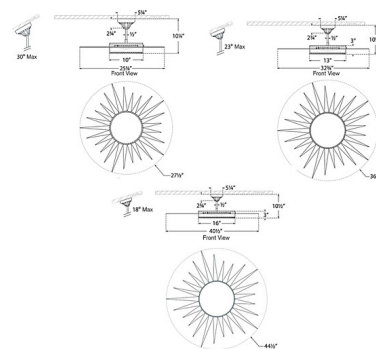

By Visual Comfort Signature

Description

The Soleil Short Semi Flush Ceiling Light shines bright with its striking sunburst design paired with a decorative canopy. Warm light is diffused through frosted glass diffuser, casting soft shadows across your room. Sloped ceiling compatible. See line drawing for max slope per size.

Shown in bronze / white

Specifications

COLOR White
 BODY FINISH Bronze
 WATTAGE 10W
 DIMMER Low Voltage Electronic
 DIMENSIONS 27.5"W x 10.25"H
 INTEGRATED LED MODULE 1 x LED/10W/120V LED

Technical Information