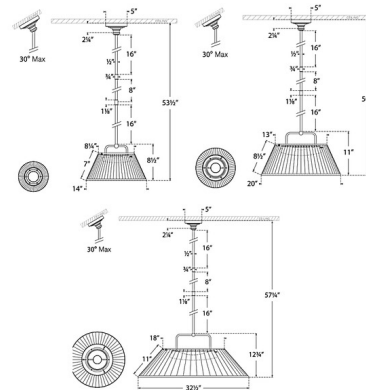

Shown in bronze / silk pleat

Specifications

COLOR . . . . . Silk Pleat
BODY FINISH . . . . . Bronze
WATTAGE 12W
DIMMER . . . . . Low Voltage Electronic
DIMENSIONS . . . . . 14\"/>

Technical Information

PRODUCT DIMENSIONS . . . . . Downrods: One 8\"/>

CLICK TO VIEW PRODUCT

Notes: