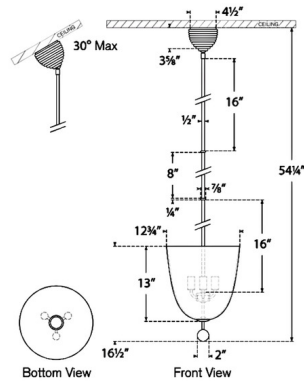

Description

The Brisa Pendant adds classic beauty to your interior space. The smooth, torch stem is accented with a decorative canopy and glass orb at the end. The bell shaped Strie glass diffuser casts warm shadows of light up or down across your room. Sloped ceiling compatible up to 30 degrees. Note: The Downlight option is only available with Hand-Rubbed Antique Brass finish.

Shown in bronze / white strie

Specifications

COLOR	White Strie
BODY FINISH	Bronze
WATTAGE	16.5W
DIMMER	Standard 120V
DIMENSIONS	29.75"L x 12.75"W x 16.5"H
BULB NOT INCLUDED	3 x G16.5/Candelabra (E12)/5.5W/120V LED

Technical Information

PRODUCT DIMENSIONS Downrods: One 8" and Two 16" Included

CLICK TO VIEW PRODUCT

Notes: