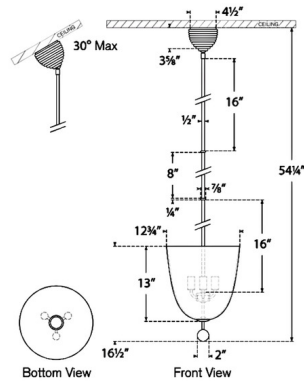

Description

The Brisa Pendant adds classic beauty to your interior space. The smooth, torch stem is accented with a decorative canopy and glass orb at the end. The bell shaped Strie glass diffuser casts warm shadows of light up or down across your room. Sloped ceiling compatible up to 30 degrees. Note: The Downlight option is only available with Hand-Rubbed Antique Brass finish.

Shown in bronze / white strie

Specifications

COLOR White Strie
 BODY FINISH Bronze
 WATTAGE 16.5W
 DIMMER Standard 120V
 DIMENSIONS 29.75"L x 12.75"W x 16.5"H
 BULB NOT INCLUDED 3 x G16.5/Candelabra (E12)/5.5W/120V LED

Technical Information

PRODUCT DIMENSIONS Downrods: One 8" and Two 16" Included

CLICK TO VIEW PRODUCT

Notes: