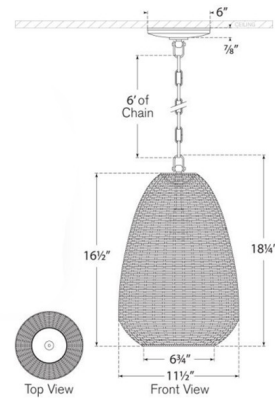

Shown in antique burnished brass / chalk wicker

Specifications

COLOR Chalk Wicker
BODY FINISH Antique Burnished Brass
WATTAGE 15W
DIMMER Standard 120V
DIMENSIONS 11.5"W x 18.25"H
BULB NOT INCLUDED 1 x A19/Medium (E26)/15W/120V LED

Technical Information

PRODUCT DIMENSIONS Adjustable Chain Length: 72"

CLICK TO VIEW PRODUCT

Notes: