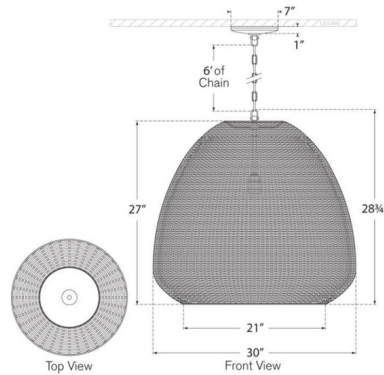

Lightology

lightology.com
866-954-4489
07-07-26

Project: _____

Company: _____

Location: _____ Fixture Type: _____

SPEC #: **VCG1381826**

Approved On: _____ Approved By: _____

Kokomo Domed Pendant By Visual Comfort Signature

Description

The Kokomo Domed Pendant brings a rustic beauty to your interior space. The dome shaped, natural rattan shade is wrapped on the frame and allows light to peek through the weaving and cast warm shadows across your room. Note: Rattan is a natural material, variations in color tone occur naturally.

Shown in antique burnished brass / ash wicker

Specifications

| | |
|-------------------|-----------------------------------|
| COLOR | Ash Wicker |
| BODY FINISH | Antique Burnished Brass |
| WATTAGE | 15W |
| DIMMER | Standard 120V |
| DIMENSIONS | 30"W x 28.75"H |
| BULB NOT INCLUDED | 1 x A19/Medium (E26)/15W/120V LED |