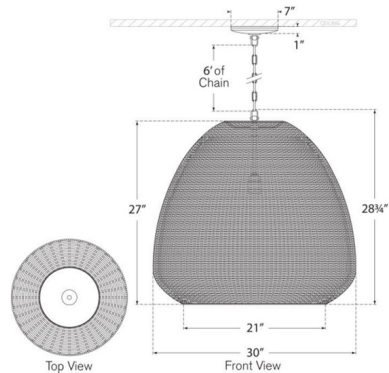

Description

The Kokomo Domed Pendant brings a rustic beauty to your interior space. The dome shaped, natural rattan shade is wrapped on the frame and allows light to peek through the weaving and cast warm shadows across your room. Note: Rattan is a natural material, variations in color tone occur naturally.

Shown in antique burnished brass / ash wicker

Specifications

COLOR Ash Wicker
BODY FINISH Antique Burnished Brass
WATTAGE 15W
DIMMER Standard 120V
DIMENSIONS 30"W x 28.75"H
BULB NOT INCLUDED 1 x A19/Medium (E26)/15W/120V LED