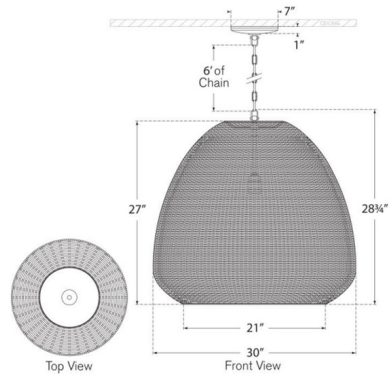

### Specifications

COLOR . . . . . Ash Wicker  
BODY FINISH . . . . . Antique Burnished Brass  
WATTAGE . . . . . 15W  
DIMMER . . . . . Standard 120V  
DIMENSIONS . . . . . 30"W x 28.75"H  
BULB NOT INCLUDED . . . . . 1 x A19/Medium (E26)/15W/120V LED