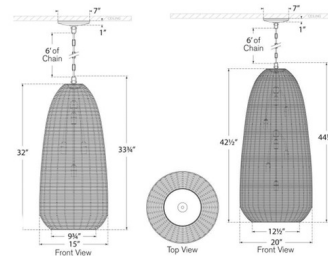

Shown in antique burnished brass / ash wicker

Specifications

COLOR Ash Wicker
BODY FINISH Antique Burnished Brass
WATTAGE 26W
DIMMER Standard 120V
DIMENSIONS 15"W x 33.75"H
BULB NOT INCLUDED 4 x B10/Candelabra (E12)/6.5W/120V LED

Technical Information

PRODUCT DIMENSIONS Adjustable Chain Length: 72"

CLICK TO VIEW PRODUCT

Notes: