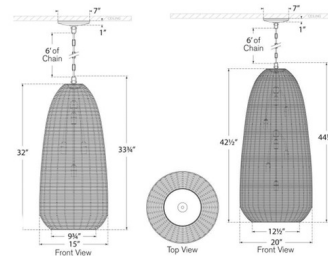

### Specifications

COLOR . . . . . Ash Wicker  
BODY FINISH . . . . . Antique Burnished Brass  
WATTAGE . . . . . 26W  
DIMMER . . . . . Standard 120V  
DIMENSIONS . . . . . 15"W x 33.75"H  
BULB NOT INCLUDED . . . . . 4 x B10/Candelabra (E12)/6.5W/120V LED

### Technical Information

PRODUCT DIMENSIONS . . . . . Adjustable Chain Length: 72"

CLICK TO VIEW PRODUCT

Notes: