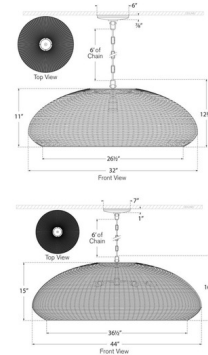

CLICK TO VIEW PRODUCT