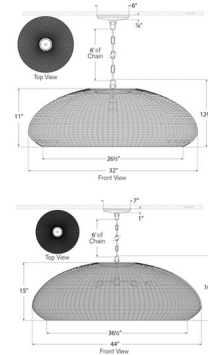

Description

The Kokomo Wide Pendant brings a rustic beauty to your interior space. The wide, natural rattan shade is wrapped on the frame and allows light to peek through the weaving and cast warm shadows across your room. Note: Rattan is a natural material, variations in color tone occur naturally.

Shown in polished nickel / chalk wicker

Specifications

COLOR Chalk Wicker
BODY FINISH Polished Nickel
WATTAGE 15W
DIMMER Standard 120V
DIMENSIONS 32\"/>

Technical Information

PRODUCT DIMENSIONS Adjustable Chain Length: 72"