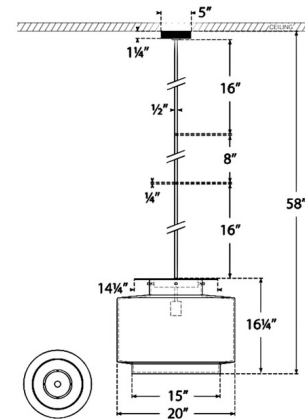

By Visual Comfort Signature

Description

The Elias Pendant adds an industrial vibe to your interior space. The smooth jar shaped diffuser is capped by a steel plate and decorative knobs, and casts warm shadows of light across your room. Note: Custom Overall Heights are available. For quotes, please contact our sales team.

Shown in antique burnished brass / clear

Specifications

COLOR Clear
BODY FINISH Antique Burnished Brass
WATTAGE 15W
DIMMER Standard 120V
DIMENSIONS 20"W x 16.25"H
BULB NOT INCLUDED 1 x A19/Medium (E26)/15W/120V LED