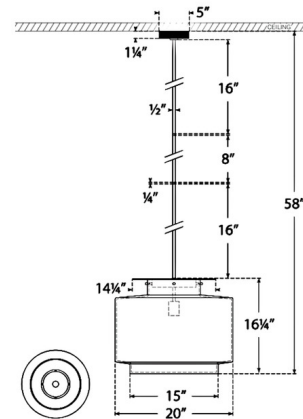

By Visual Comfort Signature

Description

The Elias Pendant adds an industrial vibe to your interior space. The smooth jar shaped diffuser is capped by a steel plate and decorative knobs, and casts warm shadows of light across your room. Note: Custom Overall Heights are available. For quotes, please contact our sales team.

Shown in antique burnished brass / clear

Specifications

COLOR Clear
BODY FINISH Antique Burnished Brass
WATTAGE 15W
DIMMER Standard 120V
DIMENSIONS 20"W x 16.25"H
BULB NOT INCLUDED 1 x A19/Medium (E26)/15W/120V LED