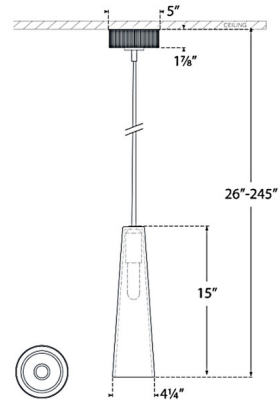

Lightology

lightology.com
866-954-4489
04-11-26

Project: _____

Company: _____

Location: _____ Fixture Type: _____

SPEC #: **VCG1381897**

Approved On: _____ Approved By: _____

Oswaldo Pendant

By Visual Comfort Signature

Description

The Oswaldo Pendant brings a clean industrial vibe to your interior space. The minimalist socket is surrounded by cone shaped glass that casts warm shadows of light across your room. Note: Height is not adjustable after installation.

Specifications

COLOR . . . . . Clear
BODY FINISH . . . . . Polished Nickel
WATTAGE 8W
DIMMER . . . . . Standard 120V
DIMENSIONS . . . . . 4.25"W x 15"H
BULB NOT INCLUDED . . . . . 1 x T9/Medium (E26)/8W/120V LED

Technical Information

PRODUCT DIMENSIONS . . . . . Min/Max Adjustable Height: 26" - 245"

Shown in polished nickel / clear

CLICK TO VIEW PRODUCT

Notes: