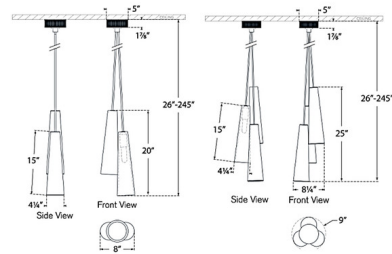

Description

The Oswaldo Multi Light Pendant brings a clean industrial vibe to your interior space. Each minimalist socket is surrounded by cone shaped glass that casts warm shadows of light across your room. Adjust each pendant to create your desired look. Note: Height is not adjustable after installation.

Shown in antique burnished brass / clear

Specifications

COLOR Clear
BODY FINISH Antique Burnished Brass
WATTAGE 16W
DIMMER Standard 120V
DIMENSIONS 8"W x 15"H
BULB NOT INCLUDED 2 x T9/Medium (E26)/8W/120V LED

Technical Information

PRODUCT DIMENSIONS Min/Max Adjustable Height: 26" - 245"

CLICK TO VIEW PRODUCT

Notes: