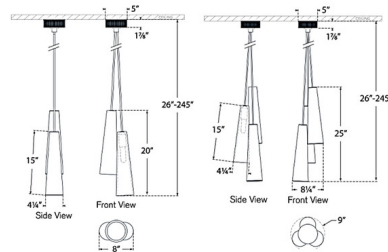

### Description

The Oswaldo Multi Light Pendant brings a clean industrial vibe to your interior space. Each minimalist socket is surrounded by cone shaped glass that casts warm shadows of light across your room. Adjust each pendant to create your desired look. Note: Height is not adjustable after installation.

### Specifications

COLOR . . . . . Clear  
BODY FINISH . . . . . Antique Burnished Brass  
WATTAGE . . . . . 16W  
DIMMER . . . . . Standard 120V  
DIMENSIONS . . . . . 8"W x 15"H  
BULB NOT INCLUDED . . . . . 2 x T9/Medium (E26)/8W/120V LED

### Technical Information

PRODUCT DIMENSIONS . . . . . Min/Max Adjustable Height: 26" - 245"

CLICK TO VIEW PRODUCT

Notes: