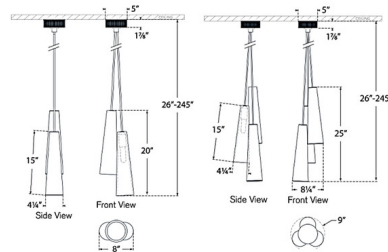

Description

The Oswaldo Multi Light Pendant brings a clean industrial vibe to your interior space. Each minimalist socket is surrounded by cone shaped glass that casts warm shadows of light across your room. Adjust each pendant to create your desired look. Note: Height is not adjustable after installation.

Shown in antique burnished brass / clear

Specifications

COLOR Clear
BODY FINISH Antique Burnished Brass
WATTAGE 16W
DIMMER Standard 120V
DIMENSIONS 8"W x 15"H
BULB NOT INCLUDED 2 x T9/Medium (E26)/8W/120V LED

Technical Information

PRODUCT DIMENSIONS Min/Max Adjustable Height: 26" - 245"

CLICK TO VIEW PRODUCT

Notes: