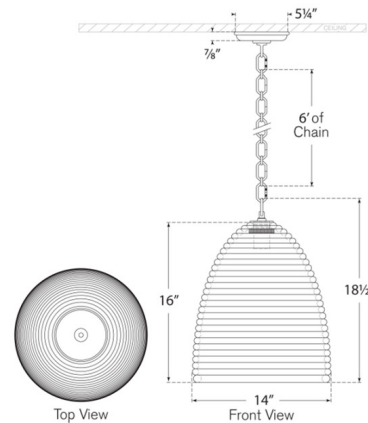

## Emerson Pendant By Visual Comfort Signature

### Description

The Emerson Pendant brings a rustic farmhouse look to your interior space. The decorative chain holds a bell shaped shade of horizontally wrapped Rattan that allows warm shadows of light across your room. Note: Rattan is a natural material, variations in color tone occur naturally.

### Specifications

COLOR	Natural Rattan
BODY FINISH	Bronze
WATTAGE	15W
DIMMER	Standard 120V
DIMENSIONS	14"W x 18.5"H
BULB NOT INCLUDED	1 x A19/Medium (E26)/15W/120V LED

### Technical Information

PRODUCT DIMENSIONS	Adjustable Chain Length: 72"
--------------------	------------------------------

CLICK TO VIEW PRODUCT

Notes: