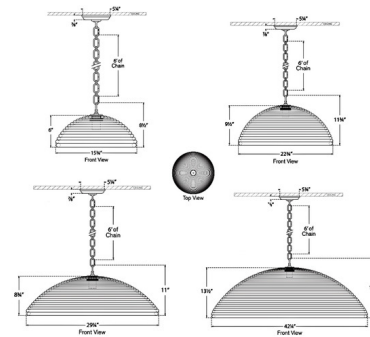

## Emerson Dome Pendant By Visual Comfort Signature

### Description

The Emerson Dome Pendant brings a rustic farmhouse look to your interior space. The decorative chain holds a dome shaped shade of horizontally wrapped Rattan that allows warm shadows of light across your room. Rattan is a natural material, variations in color tone occur naturally. Note: Due to the weight of the 42.25 inch fixture, additional ceiling support is required.

### Specifications

COLOR . . . . . Ash Rattan  
 BODY FINISH . . . . . Bronze  
 WATTAGE . . . . . 15W  
 DIMMER . . . . . Standard 120V  
 DIMENSIONS . . . . . 15.75"W x 8.5"H  
 BULB NOT INCLUDED . . . . . 1 x A19/Medium (E26)/15W/120V LED

### Technical Information

PRODUCT DIMENSIONS . . . . . Adjustable Chain Length: 72"

CLICK TO VIEW PRODUCT

Notes: