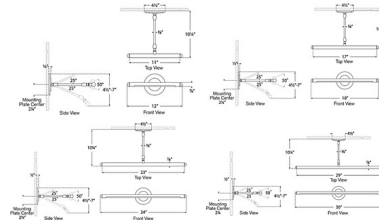

### Description

The Emery Picture Light brings a smooth, clean style to your interior space. The slim shade adjusts 50 degrees, while the stem adjusts up or down 25 degrees. The warm, direct the light, creates the perfect setting for displaying your works of art.

### Specifications

COLOR	N/A
BODY FINISH	Hand-Rubbed Antique Brass
WATTAGE	10W
DIMMER	Low Voltage Electronic
DIMENSIONS	12"W x 4.5"H x 10.25"D
INTEGRATED LED MODULE	1 x LED/10W/120V LED