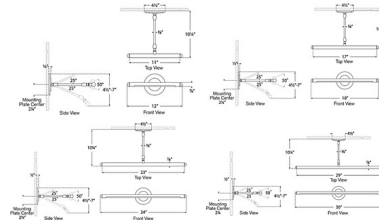

Specifications

COLOR	N/A
BODY FINISH	Hand-Rubbed Antique Brass
WATTAGE	10W
DIMMER	Low Voltage Electronic
DIMENSIONS	12"W x 4.5"H x 10.25"D
INTEGRATED LED MODULE	1 x LED/10W/120V LED

Technical Information

LAMP COLOR	2700K
LUMENS/WATT	120.00
LUMINOUS FLUX	1200 lumens

CLICK TO VIEW PRODUCT

Notes: