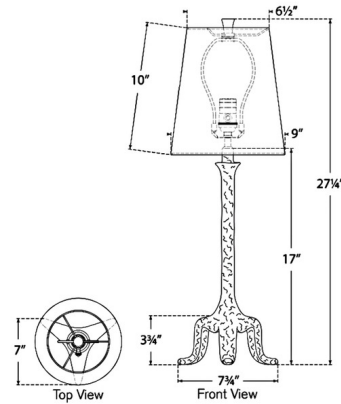

By Visual Comfort Signature

Description

The Mathilde Table Lamp adds a vintage beauty to your interior space. Traditional tripod legs are brought back to a time gone by, and hold a tall, tapered linen shade that casts warm shadows of light across your room. Dimmer switch is located on the lamp socket.

Shown in plaster white / linen

Specifications

COLOR Linen
BODY FINISH Plaster White
WATTAGE 15W
DIMMER Included
DIMENSIONS 9"W x 27.25"H
BULB NOT INCLUDED 1 x A19/Medium (E26)/15W/120V LED

Technical Information

PRODUCT DIMENSIONS Cord: 144"

CLICK TO VIEW PRODUCT

Notes: