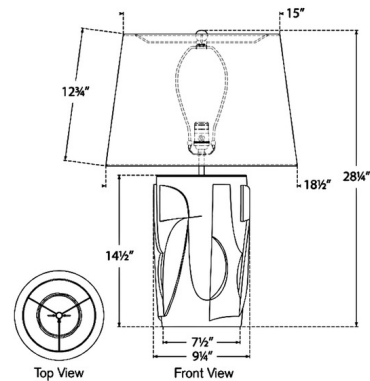

By Visual Comfort Signature

Description

The Klint Table Lamp brings a bold simplicity to your interior space. The large column is carved with an intricate design, that along with a tapered linen shade, creates depth and shadows of light across your room. Dimmer switch is located on the lamp socket.

Shown in matte black / linen

Specifications

COLOR Linen
BODY FINISH Matte Black
WATTAGE 15W
DIMMER Included
DIMENSIONS 18.5"W x 28.25"H
BULB NOT INCLUDED 1 x A19/Medium (E26)/15W/120V LED

Technical Information

PRODUCT DIMENSIONS Cord: 144"

CLICK TO VIEW PRODUCT

Notes: