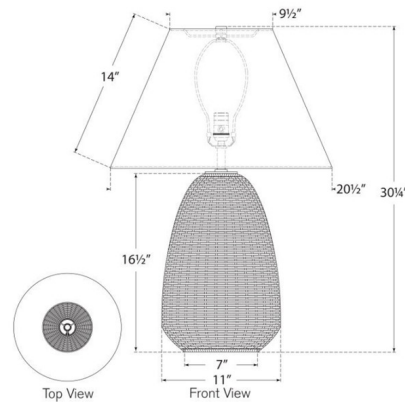

### Specifications

COLOR	.....	Linen
BODY FINISH	.....	Chalk Wicker
WATTAGE	.....	15W
DIMMER	.....	Included
DIMENSIONS	.....	20.5"W x 30.25"H
BULB NOT INCLUDED	.....	1 x A19/Medium (E26)/15W/120V LED

CLICK TO VIEW PRODUCT