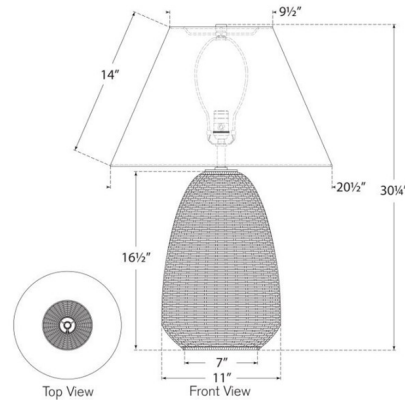

By Visual Comfort Signature

Description

The Kokomo Table Lamp brings a rustic beauty to your interior space. The jar shaped, natural rattan body is topped with a wide tapered linen shade that casts warm shadows of light across your room. Dimmer switch is located on the lamp socket. Note: Rattan is a natural material, variations in color tone occur naturally.

Shown in chalk wicker / linen

Specifications

COLOR	Linen
BODY FINISH	Chalk Wicker
WATTAGE	15W
DIMMER	Included
DIMENSIONS	20.5"W x 30.25"H
BULB NOT INCLUDED	1 x A19/Medium (E26)/15W/120V LED

CLICK TO VIEW PRODUCT