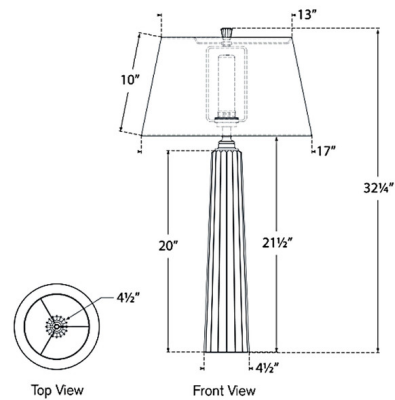

CLICK TO VIEW PRODUCT

Notes: