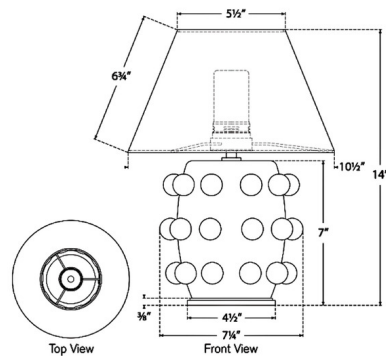

### Specifications

COLOR . . . . . Linen  
BODY FINISH . . . . . Plaster White  
WATTAGE . . . . . 2W  
DIMMER . . . . . Included  
DIMENSIONS . . . . . 10.5"W x 14"H  
INTEGRATED LED MODULE . . . . . 1 x LED/2W/120V LED

### Technical Information

PRODUCT DIMENSIONS . . . . . USB-C Cord: 72"  
LAMP COLOR . . . . . 2700K  
LUMENS/WATT . . . . . 30.00  
LUMINOUS FLUX . . . . . 60 lumens

Shown in plaster white / linen

CLICK TO VIEW PRODUCT