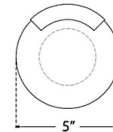

Shown in antique burnished brass / alabaster

Top View