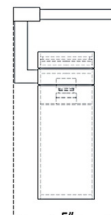

Lightology

lightology.com
866-954-4489
04-21-26

Project: _____
Company: _____
Location: _____ Fixture Type: _____
SPEC #: **VCG1382037**
Approved On: _____ Approved By: _____

Melange Rechargeable Floating Disc Table Lamp

By Visual Comfort Signature

Description

The Melange Rechargeable Floating Disc Table Lamp an organic luxe to your space. The smooth metal minimalist frame softens light upward on the carved Alabaster disc, casting a warm glow across your room. Perfect on your table for an intimate dinner party. Alabaster contains unique variations in both veining and tone, offering a custom look to each piece. Touch dimmer is located on the back of the lamp stem and adjusts between high, medium, low, and off settings. Includes a USB-C to USB-A adapter and charging plug.

Specifications

COLOR	Alabaster
BODY FINISH	Antique Burnished Brass
WATTAGE	2W
DIMMER	Included
DIMENSIONS	5"W x 9.25"H
INTEGRATED LED MODULE	1 x LED/2W/120V LED

Technical Information

PRODUCT DIMENSIONS	USB-C Cable: 72"
LAMP COLOR	2700K
LUMENS/WATT	105.00
LUMINOUS FLUX	210 lumens

Side View

CLICK TO VIEW PRODUCT

Notes: