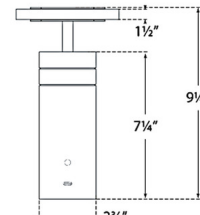

Top View

Front View