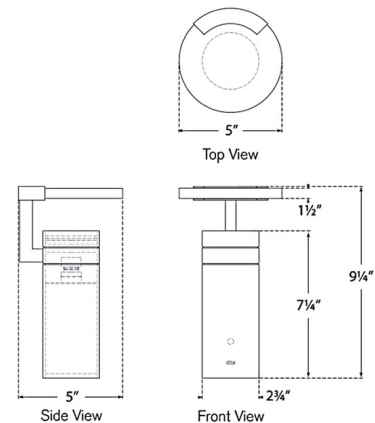

CLICK TO VIEW PRODUCT

Notes: