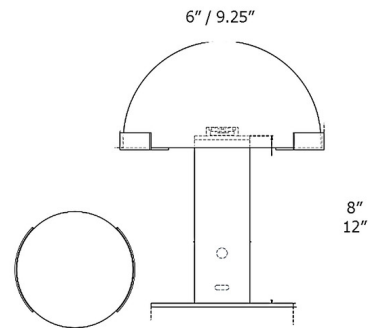

Shown in antique burnished brass / alabaster

Specifications

COLOR	Alabaster
BODY FINISH	Antique Burnished Brass
WATTAGE	2W
DIMMER	Included
DIMENSIONS	6\"W x 8\"H
INTEGRATED LED MODULE	1 x LED/2W/120V LED

Technical Information

PRODUCT DIMENSIONS	USB-C Cable: 72"
LAMP COLOR	2700K
LUMENS/WATT	105.00
LUMINOUS FLUX	210 lumens

CLICK TO VIEW PRODUCT

Notes: