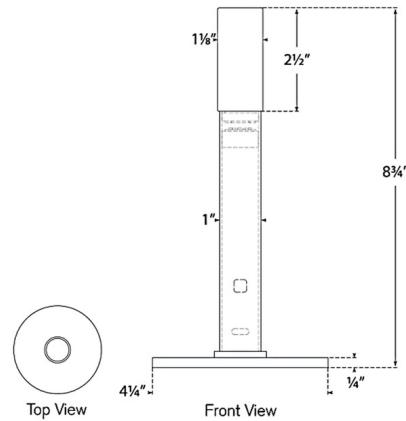

### Specifications

COLOR	Etched Crystal
BODY FINISH	Polished Nickel
WATTAGE	5W
DIMMER	Included
DIMENSIONS	4.25"W x 8.75"H
INTEGRATED LED MODULE	1 x LED/5W/120V LED

### Technical Information

PRODUCT DIMENSIONS	USB-C Cable: 72"
LAMP COLOR	2700K
LUMENS/WATT	80.00
LUMINOUS FLUX	400 lumens

Shown in polished nickel / etched crystal

CLICK TO VIEW PRODUCT

Notes: