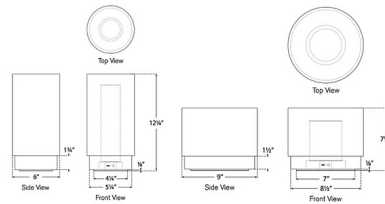

Shown in alabaster

Specifications

COLOR N/A
BODY FINISH Alabaster
WATTAGE 10W
DIMMER Included
DIMENSIONS 6"W x 12.25"H
INTEGRATED LED MODULE 1 x LED/10W/120V LED

Technical Information

PRODUCT DIMENSIONS USB-C Cable: 72"
LAMP COLOR 2700K
LUMENS/WATT 120.00
LUMINOUS FLUX 1200 lumens