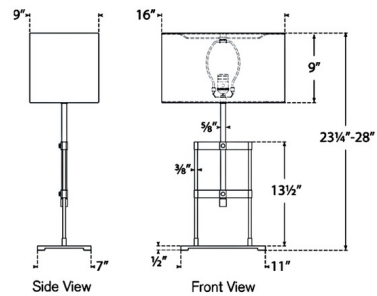

By Visual Comfort Signature

Description

The Alda Adjustable Table Lamp brings a bold, rustic look to your interior space. Wood slats are help by metal and allow height adjustment from 23.25 inches - 28 inches with the adjustment knob. Topped with a rectangular linen shade that casts warm shadows of light across your room. Dimmer switch is located on the lamp socket. Note: Antique Brass finish has Walnut wood. Bronze finish has Dark Walnut wood.

Shown in bronze / linen

Top View

Specifications

COLOR	Linen
BODY FINISH	Bronze
WATTAGE	15W
DIMMER	Included
DIMENSIONS	16"W x 28"H
BULB NOT INCLUDED	1 x A19/Medium (E26)/15W/120V LED

Technical Information

PRODUCT DIMENSIONS	Cord: 144"
------------------------------	------------