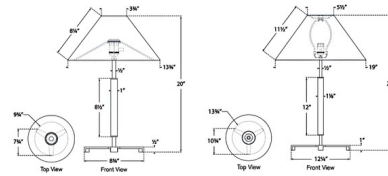

### Description

The Amaya Table Lamp brings a clean, masculine look to your interior space. The slim frame, with tripod legs, is accented with a wood cylinder and topped with a wide cone shaped linen shade, that casts warm shadows of light across your room. Dimmer switch is located on the lamp socket.

### Specifications

COLOR . . . . . Linen  
BODY FINISH . . . . . Antique Burnished Brass  
WATTAGE . . . . . 6.5W  
DIMMER . . . . . Included  
DIMENSIONS . . . . . 13.75"W x 20"H  
BULB NOT INCLUDED . . . . . 1 x B10/Candelabra (E12)/6.5W/120V LED

### Technical Information

PRODUCT DIMENSIONS . . . . . Cord: 144"

CLICK TO VIEW PRODUCT

Notes: