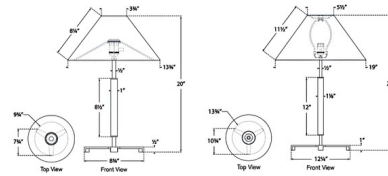

By Visual Comfort Signature

Description

The Amaya Table Lamp brings a clean, masculine look to your interior space. The slim frame, with tripod legs, is accented with a wood cylinder and topped with a wide cone shaped linen shade, that casts warm shadows of light across your room. Dimmer switch is located on the lamp socket.

Shown in antique burnished brass / linen

Specifications

COLOR Linen
BODY FINISH Antique Burnished Brass
WATTAGE 6.5W
DIMMER Included
DIMENSIONS 13.75"W x 20"H
BULB NOT INCLUDED 1 x B10/Candelabra (E12)/6.5W/120V LED

Technical Information

PRODUCT DIMENSIONS Cord: 144"

CLICK TO VIEW PRODUCT

Notes: