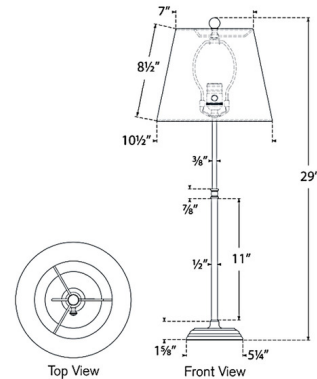

By Visual Comfort Signature

Description

The Wyatt Buffet Table Lamp brings a classic simplicity to your interior space. The stepped base and slim stem, with a decorative accent in the center, is topped with a tapered linen shade that casts warm shadows of light across your room. Dimmer switch is located on the lamp socket.

Shown in bronze / linen

Specifications

COLOR Linen
BODY FINISH Bronze
WATTAGE 15W
DIMMER Included
DIMENSIONS 10.5"W x 29"H
BULB NOT INCLUDED 1 x A19/Medium (E26)/15W/120V LED

Technical Information

PRODUCT DIMENSIONS Cord: 144"