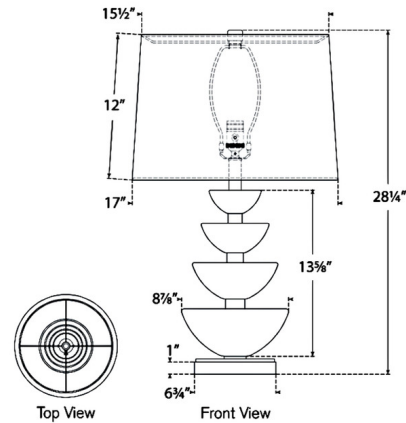

By Visual Comfort Signature

Description

The Aubert Table Lamp brings a decorative elegance to your interior space. The stacked Alabaster half circles hug the frame and is topped with a tapered linen shade that casts warm shadows of light across your room. Dimmer switch is located on the lamp socket.

Shown in alabaster / hand-rubbed antique brass / linen

Specifications

COLOR Linen
BODY FINISH Alabaster / Hand-Rubbed Antique Brass
WATTAGE 15W
DIMMER Included
DIMENSIONS 17"W x 28.25"H
BULB NOT INCLUDED 1 x A19/Medium (E26)/15W/120V LED

Technical Information

PRODUCT DIMENSIONS Cord: 144"

CLICK TO VIEW PRODUCT

Notes: