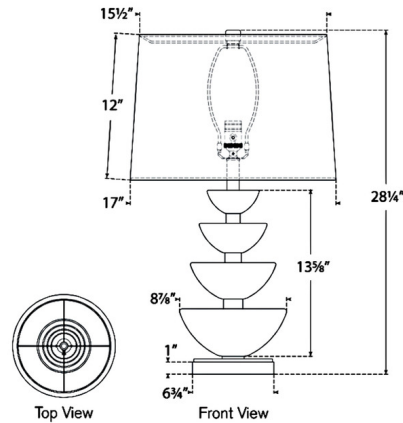

### Description

The Aubert Table Lamp brings a decorative elegance to your interior space. The stacked Alabaster half circles hug the frame and is topped with a tapered linen shade that casts warm shadows of light across your room. Dimmer switch is located on the lamp socket.

### Specifications

COLOR . . . . . Linen  
BODY FINISH . . . . . Alabaster / Hand-Rubbed Antique Brass  
WATTAGE . . . . . 15W  
DIMMER . . . . . Included  
DIMENSIONS . . . . . 17"W x 28.25"H  
BULB NOT INCLUDED . . . . . 1 x A19/Medium (E26)/15W/120V LED

### Technical Information

PRODUCT DIMENSIONS . . . . . Cord: 144"

CLICK TO VIEW PRODUCT

Notes: