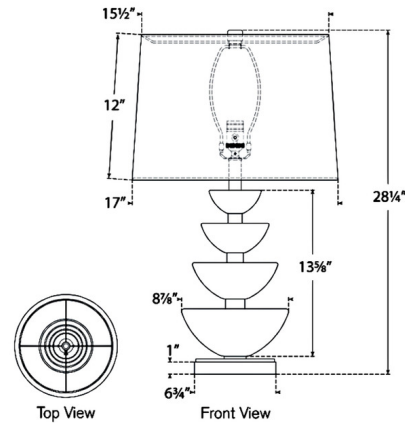

### Description

The Aubert Table Lamp brings a decorative elegance to your interior space. The stacked Alabaster half circles hug the frame and is topped with a tapered linen shade that casts warm shadows of light across your room. Dimmer switch is located on the lamp socket.

### Specifications

COLOR . . . . . Linen  
BODY FINISH . . . . . Alabaster / Hand-Rubbed Antique Brass  
WATTAGE . . . . . 15W  
DIMMER . . . . . Included  
DIMENSIONS . . . . . 17"W x 28.25"H  
BULB NOT INCLUDED . . . . . 1 x A19/Medium (E26)/15W/120V LED

### Technical Information

PRODUCT DIMENSIONS . . . . . Cord: 144"

CLICK TO VIEW PRODUCT

Notes: