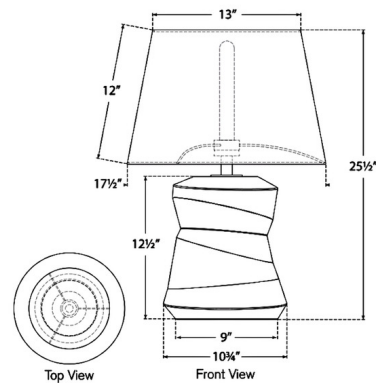

CLICK TO VIEW PRODUCT

Notes: