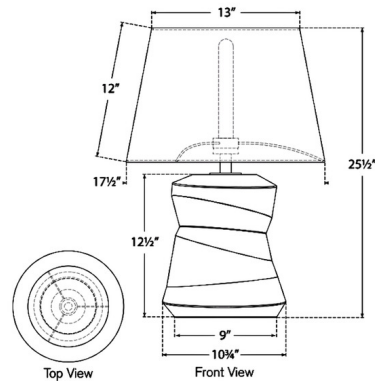

CLICK TO VIEW PRODUCT

Notes: