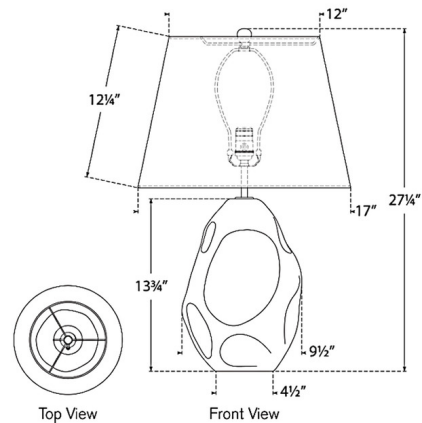

By Visual Comfort Signature

Description

The Rocco Table Lamp brings a rustic beauty to your interior space. The organic shaped ceramic body is topped with a tapered linen shade that casts warm shadows of light across your room. Dimmer switch is located on the lamp socket.

Specifications

COLOR Linen
BODY FINISH White
WATTAGE 15W
DIMMER Included
DIMENSIONS 17"W x 27.25"H
BULB NOT INCLUDED 1 x A19/Medium (E26)/15W/120V LED

Technical Information

PRODUCT DIMENSIONS Cord: 144"

Shown in white / linen