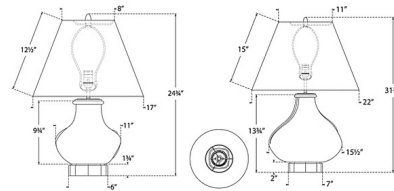

Shown in smoke seagrass / linen

Specifications

COLOR Linen
BODY FINISH Smoke Seagrass
WATTAGE 15W
DIMMER Included
DIMENSIONS 17"W x 24.75"H
BULB NOT INCLUDED 1 x A19/Medium (E26)/15W/120V LED

Technical Information

PRODUCT DIMENSIONS Cord: 144"

CLICK TO VIEW PRODUCT

Notes: