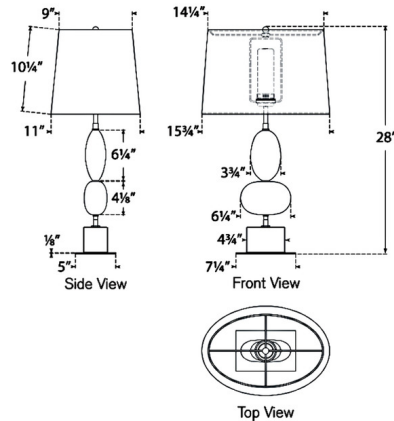

Shown in black marble / alabaster

Specifications

COLOR Alabaster
 BODY FINISH Black Marble
 WATTAGE 5W
 DIMMER Included
 DIMENSIONS 15.75"W x 28"H
 INTEGRATED LED MODULE 1 x LED/5W/120V LED

Technical Information

PRODUCT DIMENSIONS USB-C Cable: 72"
 LAMP COLOR 2700K
 LUMENS/WATT 40.00
 LUMINOUS FLUX 200 lumens

CLICK TO VIEW PRODUCT

Notes: