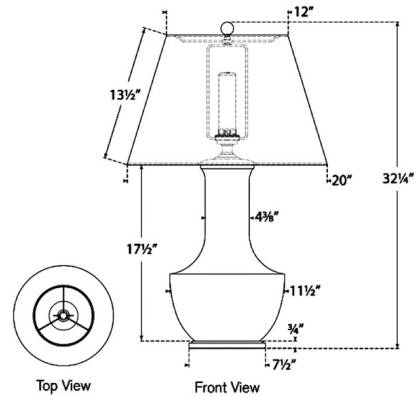

CLICK TO VIEW PRODUCT

Notes: