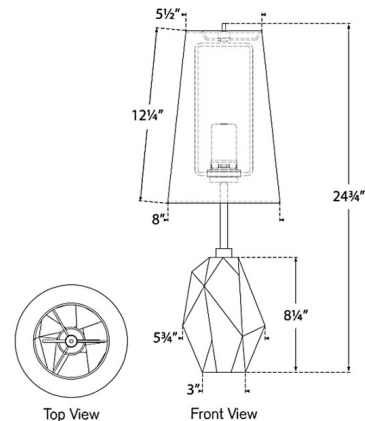

### Specifications

COLOR	..... Linen
BODY FINISH	..... Crystal
WATTAGE	..... 5W
DIMMER	..... Included
DIMENSIONS	..... 8"W x 24.75"H
INTEGRATED LED MODULE	..... 1 x LED/5W/120V LED

### Technical Information

PRODUCT DIMENSIONS	..... USB-C Cable: 72"
LAMP COLOR	..... 2700K
LUMENS/WATT	..... 40.00
LUMINOUS FLUX	..... 200 lumens

Shown in crystal / linen

CLICK TO VIEW PRODUCT

Notes: