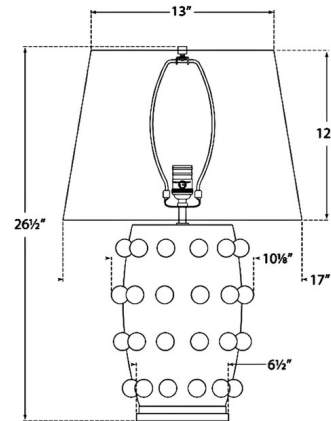

Shown in black / linen

CLICK TO VIEW PRODUCT

Notes: