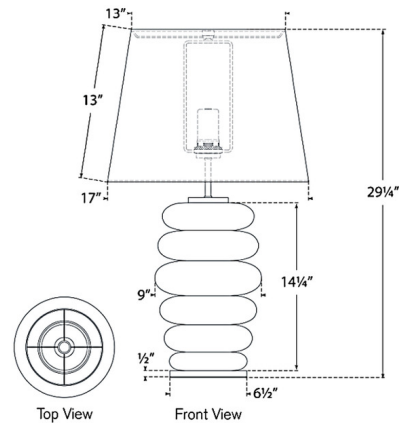

CLICK TO VIEW PRODUCT

Notes: