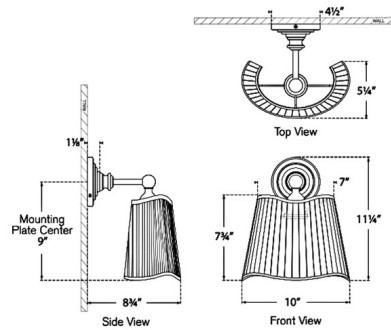

By Visual Comfort Signature

Description

The Matos Wall Sconce brings a simple elegance to your interior space. The smooth frame holds an organic shaped pleated silk shield that casts warm shadows of light across your room.

Shown in polished nickel / silk pleat

Specifications

COLOR Silk Pleat
BODY FINISH Polished Nickel
WATTAGE 15W
DIMMER Standard 120V
DIMENSIONS 10"W x 11.25"H x 8.75"D
BULB NOT INCLUDED 1 x A19/Medium (E26)/15W/120V LED