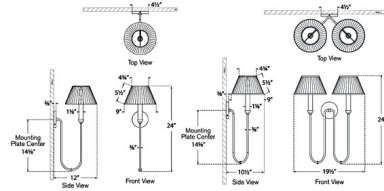

Description

The Ingela Wall Sconce brings a clean simplicity to your interior space. The central globe holds curved arms slim candleholders that are topped with wide cone shaped pleated silk shades that cast warm shadows across your room.

Shown in modern iron / silk pleat

Specifications

COLOR Silk Pleat
 BODY FINISH Modern Iron
 WATTAGE 6.5W
 DIMMER Standard 120V
 DIMENSIONS 9"W x 24"H x 12"D
 BULB NOT INCLUDED 1 x B10/Candelabra (E12)/6.5W/120V LED