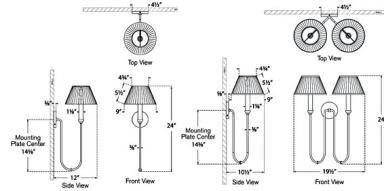

Description

The Ingela Wall Sconce brings a clean simplicity to your interior space. The central globe holds curved arms slim candleholders that are topped with wide cone shaped pleated silk shades that cast warm shadows across your room.

Shown in modern iron / silk pleat

Specifications

COLOR Silk Pleat
BODY FINISH Modern Iron
WATTAGE 6.5W
DIMMER Standard 120V
DIMENSIONS 9"W x 24"H x 12"D
BULB NOT INCLUDED 1 x B10/Candelabra (E12)/6.5W/120V LED